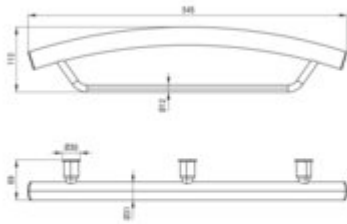

## Wall-mounted grab bar, place for a towel

**Product code:** NIV\_B41H  
**EAN:** 5908212071625  
**Color:** nero  
**Warranty [years]:** 2

Finish	nero
Surface type	matte
Material	steel 304
Height [mm]	112
Width [mm]	545
Depth [mm]	69
Load [kg]	150
Multifunctional product	yes