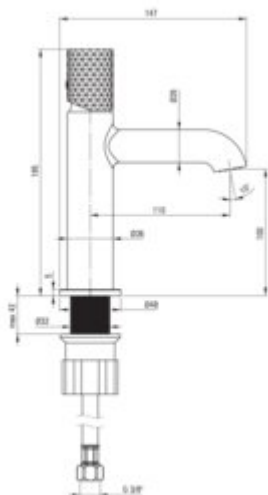

## Washbasin tap

Product code: BHS\_F20M

EAN: 5907650886563

Color: brushed steel

Warranty [years]: 7

### Mixer

Finish	steel
Material	brass
Mixer type	single-handle, mixer
Installation method	standing
Total mixer height [mm]	179
Flow class [l/min]	Z - 4-9 l/min
Acoustic group [dB]	I (x <= 20)

### Mixer cartridge

Ceramic cartridge size	25 mm
------------------------	-------

### Connecting hose

Length [mm]	450
Installation thread	3/8"
Connection thread	M10