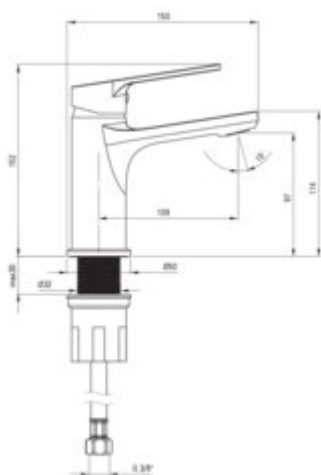

LOCO

Washbasin tap

Product code: BLC_020M

EAN: 5907650871156

Color: chrome

Warranty [years]: 5

Mixer

Finish	chrome
Material	brass
Mixer type	single-handle, mixer
Installation method	standing
Flow class [l/min]	A ≤ 15 (9.1 - 15)
Acoustic group [dB]	I (x ≤ 20)

Mixer cartridge

Ceramic cartridge size	35 mm
------------------------	-------

Aerator

Aerator type	honeycomb
Aerator size	M24

Connecting hose

Length [mm]	450
Installation thread	3/8"
Connection thread	M10

Features:

- The mixer body is made of the highest quality brass
- Only the best materials, the quality of which has been confirmed by laboratory tests
- The mounting sleeve facilitates the installation of the mixer
- 45 cm connection hoses included
- Cleaning agent for fixtures in all colors available