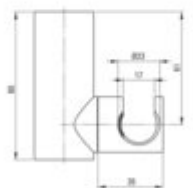

ROUND

Wall bracket, for hand shower

Product code: ANR_F21U

EAN: 5907650834892

Color: brushed steel

Warranty [years]: 2

Finish	steel
Shape	round
Material	brass
installation	wall-mounted
Hand shower angle adjustment	yes

Features:

- Innovative and easy to maintain brushed steel coating
- Coating applied using the PVD method
- Only the best materials, the quality of which has been confirmed by laboratory tests
- Shower hand angle adjustment
- Shapes for easy cleaning
- Dedicated cleaning agent, safe for cleaned surfaces
- Shapes for easy cleaning