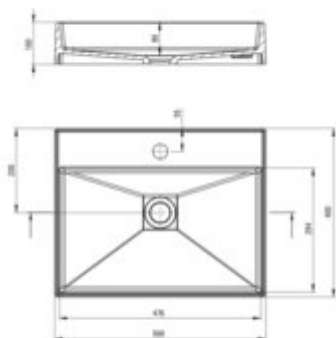

CORREO

Granite washbasin, countertop

Product code: CQR_NU5S

EAN: 5907650826606

Color: nero

Warranty [years]: 10

Finish	nero
Material	granite
Installation method	countertop/standing
Width [mm]	400
Length [mm]	500
Height [mm]	100
Depth [mm]	80
Pre-drilled tap holes	1
Antibacterial	yes
Hydrophobicity	yes
Without overflow	yes

Features:

- Properties of Deante granite: resistance to impact, high temperature, discoloration, therm
- Customizable elements - connect consoles and posts your way
- Hydrophobic properties repel water molecules
- Dedicated cleaning agent, safe for cleaned surfaces
- The finish enriched with silver ions adds antiseptic properties