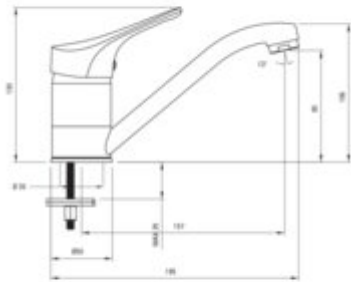

JOKO

Washbasin tap

Product code: BOJ_026M

EAN: 5908212008409

Color: chrome

Warranty [years]: 5

Mixer

Finish	chrome
Material	brass
Mixer type	mixer, single-handle
Installation method	standing
Total mixer height [mm]	130
Flow class [l/min]	A <= 15 (9.1 - 15)
Acoustic group [dB]	I (x <= 20)

Mixer cartridge

Ceramic cartridge size	40 mm
------------------------	-------

Spout

Spout type	swivel
Mixer spout range [mm]	157
Material	steel 304

Aerator

Aerator type	honeycomb
Aerator size	M24

Connecting hose

Length [mm]	350
Installation thread	3/8"
Connection thread	M10

Features:

- Cleaning agent for fixtures in all colors available