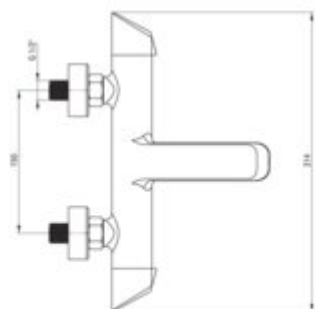

ARNIKA

Bath mixer, wall-mounted

Product code: BQA_D10M

EAN: 5908212092040

Color: titanium

Warranty [years]: 7

Mixer

| | |
|---------------------|---------------------|
| Finish | titanium |
| Material | brass |
| Mixer type | two-handle, mixer |
| Installation method | wall-mounted |
| Flow class [l/min] | S - 15.1-19.8 l/min |
| Acoustic group [dB] | I (x ≤ 20) |
| Check valves | yes |

Mixer cartridge (XDCA7GUL6)

| | |
|------------------------|-------|
| Ceramic cartridge size | 35 mm |
|------------------------|-------|

Mixer cartridge (XDCA7GULA)

| | |
|------------------------|-------|
| Ceramic cartridge size | 35 mm |
|------------------------|-------|

Spout

| | |
|------------------------|-------|
| Spout type | still |
| Mixer spout range [mm] | 184 |
| Material | brass |

Function switch

| | |
|-------------|------------|
| Switch type | mechanical |
|-------------|------------|

Aerator

| | |
|----------------------|----------|
| Aerator type | silicone |
| Aerator size | M24 |
| Water flow reduction | missing |

Features:

- Deante Design Studio Collection
- The mixer body is made of the highest quality brass
- The mixer is equipped with a stream aerator
- Silicone aerator for easy limescale removal
- Innovative, durable and easy to clean Titanium coating
- Design full of beauty and harmony
- The variety of colours gives many arrangement possibilities
- Only the best materials, the quality of which has been confirmed by laboratory tests
- The mixer is equipped with non-return valves so that the mixed water does not flow back in
- Cleaning agent for fixtures in all colors available