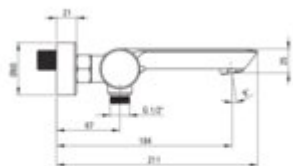

ARNIKA

Bath mixer, wall-mounted

Product code: BQA_D10M

EAN: 5908212092040

Color: titanium

Warranty [years]: 7

Mixer

| | |
|---------------------|---------------------|
| Finish | titanium |
| Material | brass |
| Mixer type | two-handle, mixer |
| Installation method | wall-mounted |
| Flow class [l/min] | S - 15.1-19.8 l/min |
| Acoustic group [dB] | I (x ≤ 20) |
| Check valves | yes |

Mixer cartridge (XDCA7GUL6)

| | |
|------------------------|-------|
| Ceramic cartridge size | 35 mm |
|------------------------|-------|

Mixer cartridge (XDCA7GULA)

| | |
|------------------------|-------|
| Ceramic cartridge size | 35 mm |
|------------------------|-------|

Spout

| | |
|------------------------|-------|
| Spout type | still |
| Mixer spout range [mm] | 184 |
| Material | brass |

Function switch

| | |
|-------------|------------|
| Switch type | mechanical |
|-------------|------------|