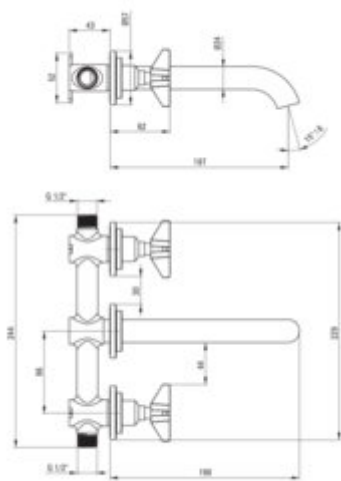

TEMISTO

Washbasin tap, concealed

Product code: BQT_054D

EAN: 5908212075944

Color: chrome

Warranty [years]: 7

Mixer

Finish	chrome
Material	brass
Mixer type	two-handle
Installation method	concealed
Flow class [l/min]	A <= 15 (9.1 - 15)
Acoustic group [dB]	I (x <= 20)

Mixer cartridge

Ceramic cartridge size	1/2"
------------------------	------

Spout

Mixer spout range [mm]	187
Material	stainless steel

Aerator

Aerator type	honeycomb, swivel
Aerator size	M18.5

Features:

- Deante Design Studio Collection
- The mixer body is made of the highest quality brass
- The mixer is equipped with a stream aerator
- The movable aerator allows you to direct the water stream
- Flush-mounted installation ensures the aesthetics of the bathroom
- Hand-crafted elements
- Design that connects the past with the future
- Only the best materials, the quality of which has been confirmed by laboratory tests
- Cleaning agent for fixtures in all colors available