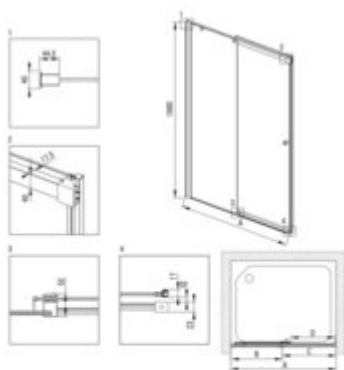

KERRIA PLUS Shower doors

Product code: KTSPN15P

EAN: 5907650835660

Color: nero

Warranty [years]: 5

Shower door

Finish	nero
Width [mm]	1500
Height [mm]	2000
Glass finish	transparent
Glass thickness [mm]	6
Active cover installation	yes
Masking of assembly elements	to be completed with KTS walk-in
Profiles levelling the curvature of the walls	yes
Holders	with safety
Tempered glass TOTAL WHITE	yes
Reversible doors	yes
Silent closing	yes
Installation without shower tray possible	yes
Lifting hinges	no
Hinges flush with the glass	no
possibility to cut the upper guide and threshold strip	yes
Shower cabin	
Side dimension [mm]	1510

Features:

- Safe and durable tempered glass
- Hydrophobic Active-Cover coating that makes it easier for water to run off the glass
- Dedicated to Active Cover surfaces
- TOTALWHITE transparent glass
- Reversible door that allows the cabin to be mounted on the right or left side
- Covering of assembly elements
- Profiles leveling the curvature of the walls
- Hinges in the plane of the glass
- Modern handles with rubber protection
- Only the best materials, the quality of which has been confirmed by laboratory tests
- Dedicated cleaning agent, safe for cleaned surfaces
- Precise door closing through lifting hinges
- Resistance to impacts, chemicals and stains in accordance with PN-EN 14428+A1:2008 norm, c
- The shower enclosure can be installed directly on tiles or on Correo (KQR) granite shower trays as well as Kerria Plus (KTS) and Silia (KSKA) acrylic shower trays.