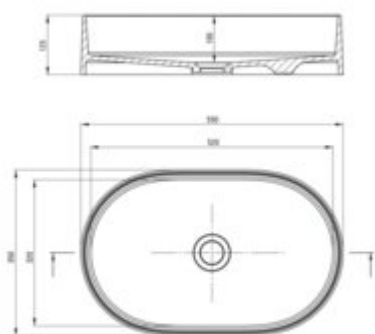

SILIA Granite washbasin, countertop

Product code: CQS_SU6S

EAN: 5907650828204

Color: metallic grey

Warranty [years]: 10

Finish	metallic grey
Material	granite
Width [mm]	350
Length [mm]	550
Height [mm]	125
Depth [mm]	100
Antibacterial	yes
Hydrophobicity	yes

Features:

- Only the best materials, the quality of which has been confirmed by laboratory tests
- Properties of Deante granite: resistance to impact, high temperature, discoloration, therm
- Hydrophobic properties repel water molecules
- Dedicated cleaning agent, safe for cleaned surfaces
- The finish enriched with silver ions adds antiseptic properties
- Deante Design Studio Collection