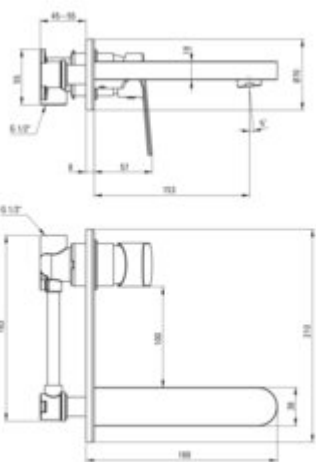

ALPINIA

Washbasin tap, concealed

Product code: BGA_Z54L

EAN: 5907650817031

Color: gold

Warranty [years]: 7

Mixer

Finish	gold
Material	brass
Mixer type	mixer, single-handle
Installation method	concealed
Flow class [l/min]	Z - 4-9 l/min
Acoustic group [dB]	II (20 < x <= 30)

Mixer cartridge

Ceramic cartridge size	35 mm
------------------------	-------

Spout

Mixer spout range [mm]	153
Material	brass

Aerator

Aerator type	honeycomb
Aerator size	M24

Features:

- Light and subtle design
- Flush-mounted installation ensures the aesthetics of the bathroom
- The mixer is equipped with a stream aerator
- Z flow class (4-9 l/min) allowing for water consumption reduction
- Only the best materials, the quality of which has been confirmed by laboratory tests
- The mixer body is made of the highest quality brass
- Cleaning agent for fixtures in all colors available
- The faucet includes a concealed element
- Coating applied using the PVD method