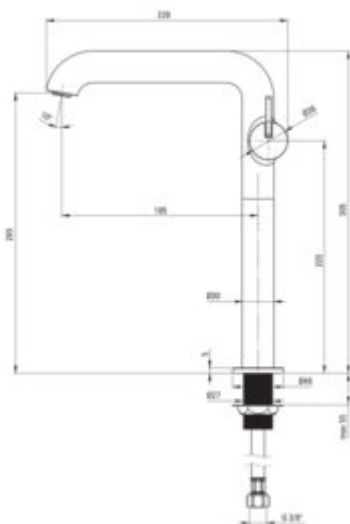

SILIA

Washbasin tap, tall

Product code: BQS_024K

EAN: 5907650853862

Color: chrome

Warranty [years]: 7

Mixer

Finish	chrome
Material	brass
Mixer type	single-handle, mixer
Installation method	standing
Total mixer height [mm]	305
Flow class [l/min]	Z - 4-9 l/min
Acoustic group [dB]	I (x <= 20)

Mixer cartridge

Ceramic cartridge size	25 mm
------------------------	-------

Aerator

Aerator type	swivel, flat
Aerator size	M24

Features:

- Deante Design Studio Collection
- Noble form and timeless simplicity
- The mixer body is made of the highest quality brass
- The mixer is equipped with a stream aerator
- The movable aerator allows you to direct the water stream
- Only the best materials, the quality of which has been confirmed by laboratory tests
- 45 cm connection hoses included
- The mounting sleeve facilitates the installation of the mixer
- Z flow class (4-9 l/min) allowing for water consumption reduction
- The lever on the side makes it easier to keep the spout clean
- Cleaning agent for fixtures in all colors available