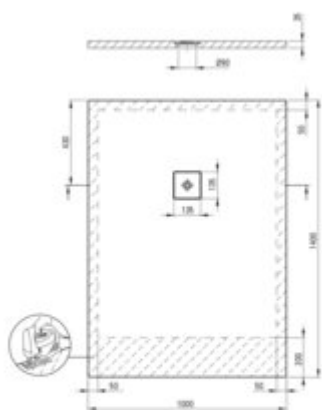

SILIA

Acrylic shower tray, rectangular

Product code: KSKA01014B

EAN: 5907650894063

Color: white

Warranty [years]: 2

Finish	white
Material	acrylic
Shape	rectangular
Width [mm]	1000
Length [mm]	1400
Height [mm]	35
Installation method	directly on the spout, on the construction material support, on the floor level
Drain diameter	90
Non-slip lugs	yes
possibility to cut to size	yes

Features:

- Deante Design Studio Collection
- Structured surface with anti-slip properties
- Durable acrylic material that maintains its shine and color
- For installation at floor level, directly on the screed or supported by construction mater
- Warning! The NHC_029D siphon fits this shower tray
- Only the best materials, the quality of which has been confirmed by laboratory tests
- SOLID PLUS technology: composite filling guaranteeing full stability, effective insulation
- Dedicated cleaning agent, safe for cleaned surfaces