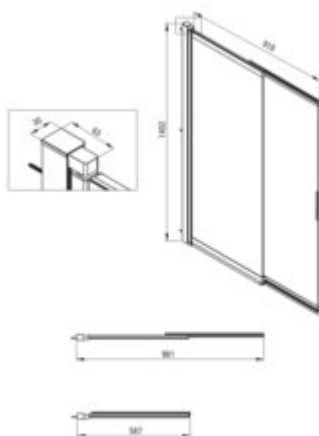

## Bath screen

**Product code:** KTJ\_073R

**EAN:** 5907650837312

**Color:** chrome

**Warranty [years]:** 5

Finish	chrome
Length [mm]	981
Height [mm]	1402
Glass finish	transparent
Glass thickness [mm]	5
Active cover	yes
Adjustment range from [mm]	587
Adjustment range up to [mm]	981
Profiles levelling the curvature of the walls	yes
Reversible screen	yes
Tempered glass TOTAL WHITE	no