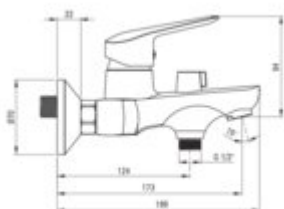

### Mixer

Finish	chrome
Material	brass
Mixer type	single-handle, mixer
Installation method	wall-mounted
Total mixer height [mm]	129
Flow class [l/min]	S - 15.1-19.8 l/min
Acoustic group [dB]	II (20 < x <= 30)

### Mixer cartridge

Ceramic cartridge size	35 mm
------------------------	-------

### Aerator

Aerator size	M24
--------------	-----