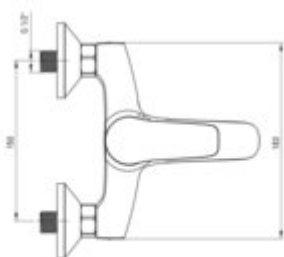

### Mixer

Finish	chrome
Material	brass
Mixer type	single-handle, mixer
Installation method	wall-mounted
Total mixer height [mm]	129
Flow class [l/min]	S - 15.1-19.8 l/min
Acoustic group [dB]	II (20 < x <= 30)

### Mixer cartridge

Ceramic cartridge size	35 mm
------------------------	-------

### Spout

Spout type	still
Mixer spout range [mm]	124

### Aerator

Aerator size	M24
--------------	-----