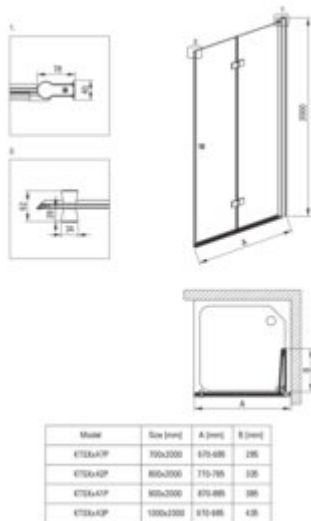

KERRIA PLUS

Shower doors, Kerria Plus system

Product code: KTSXN41P
EAN: 5908212087541
Color: nero
Warranty [years]: 5

Shower door

Finish	nero
Width [mm]	900
Height [mm]	2000
Glass finish	transparent
Glass thickness [mm]	6
Active cover	yes
installation	to be completed with KTS doors , to be completed with KTS walk-in
Side dimension [mm]	885
Adjustment range from [mm]	-10
Masking of assembly elements	yes
Profiles levelling the curvature of the walls	yes
Holders	with safety
Tempered glass TOTAL WHITE	yes
Reversible doors	yes
Silent closing	yes
Installation without shower tray	yes possible
Lifting hinges	yes
Hinges flush with the glass	yes

Showe cabin

Side dimension [mm]	885
---------------------	-----

Features:

- Important! For recessed installation, be sure to buy the appropriate KTS_NOOX or KTS_000X
- Only the best materials, the quality of which has been confirmed by laboratory tests
- Safe and durable tempered glass
- Reversible door that allows the cabin to be mounted on the right or left side
- Possibility to install the cabin without a shower tray, directly on the tiles
- Hydrophobic Active-Cover coating that makes it easier for water to run off the glass
- Covering of assembly elements
- Folding door handle included
- Precise door closing through lifting hinges
- Modern handles with glass protection
- TOTALWHITE transparent glass
- Profiles leveling the curvature of the walls
- Hinges in the plane of the glass
- Dedicated cleaning agent, safe for cleaned surfaces
- Resistance to impacts, chemicals and stains in accordance with PN-EN 14428+A1:2008 norm, c
- Dedicated to Active Cover surfaces