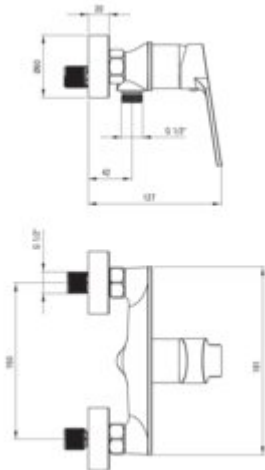

LOCO

Shower mixer, wall-mounted

Product code: BLC_040M

EAN: 5907650871163

Color: chrome

Warranty [years]: 5

Mixer

Finish	chrome
Material	brass
Mixer type	single-handle, mixer
Installation method	wall-mounted
Flow class [l/min]	S - 15.1-19.8 l/min
Acoustic group [dB]	II (20 < x <= 30)

Mixer cartridge

Ceramic cartridge size	35 mm
------------------------	-------

Features:

- The mixer body is made of the highest quality brass
- Only the best materials, the quality of which has been confirmed by laboratory tests
- The mounting sleeve facilitates the installation of the mixer
- Cleaning agent for fixtures in all colors available