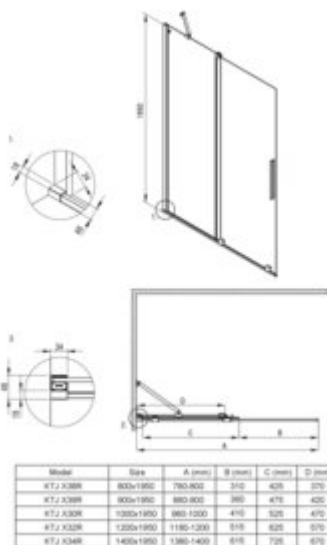

**PRIZMA**  
Shower cabin, rectangular

**Product code:** KPNAP12S08

**EAN:** 5907650899693

**Color:** bianco

**Warranty [years]:** 5

**Showe cabin (KTJ\_A32R)**

Width [mm]	1200
Height [mm]	1950
Glass finish	transparent
Glass thickness [mm]	6
Active cover	yes
Side dimension [mm]	1200
Railings	short to perpendicular wall/long to parallel wall
Tempered glass TOTAL WHITE	no
Reversible doors	yes
Installation without shower tray possible	yes
Possibility to install a railing to a perpendicular wall	yes

**Showe cabin (KTJ\_A38P)**

Width [mm]	800
Height [mm]	1950
Glass finish	transparent
Glass thickness [mm]	6
Active cover	yes
Side dimension [mm]	780
Tempered glass TOTAL WHITE	no
Reversible doors	yes
Installation without shower tray possible	yes

**Shower door**

rails	adjustable stiffening the cabin
-------	---------------------------------

**Features:**

- Safe and durable tempered glass
- Hydrophobic Active-Cover coating that makes it easier for water to run off the glass
- Dedicated to Active Cover surfaces
- Only the best materials, the quality of which has been confirmed by laboratory tests
- Possibility to install the cabin without a shower tray, directly on the tiles
- Resistance to impacts, chemicals and stains in accordance with PN-EN 14428+A1:2008 norm, c
- Free combination of elements
- Dedicated cleaning agent, safe for cleaned surfaces