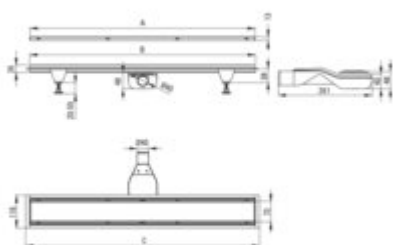

Linear drain, floor

Product code: KOS_009D
EAN: 5907650811268
Color: brushed steel
Warranty [years]: 10

Model	A (mm)	B (mm)	C (mm)
KOS-009D	900	50	630
KOS-009D	900	50	750
KOS-009D	750	50	630
KOS-009D	600	50	450
KOS-009D	600	50	750

Finish	brushed steel
Length [mm]	900
Material	stainless steel
Siphon flow [l/min]	36
Siphon 360 degrees	yes
Siphon included	yes
Siphon cleaned from the top	yes
Connection diameter [mm]	50
adjustable feet included	yes
Reversible drain	yes
Waterproofing mat	yes

Features:

- The drain is made of high quality stainless steel
- The set includes feet for easy leveling and a hook for removing the grate
- Easy to clean siphon
- Only the best materials, the quality of which has been confirmed by laboratory tests
- Hygienic certificate of the National Institute of Hygiene confirming the product's compliance
- Dedicated cleaning agent, safe for cleaned surfaces
- Possibility to choose installation method
- Insert wet/dry - effective barrier against sewage odors