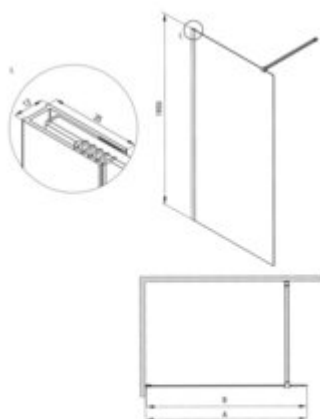

PRIZMA
Shower wall, walk-in

Product code: KTJ_F39P

EAN: 5907650839422

Color: brushed steel

Warranty [years]: 5

Model	Size	A (mm)	B (mm)
KTJ.F39P	900x1950	880	1950
KTJ.F39P	880x1950	880	1950
KTJ.F39P	880x1950	880	1950
KTJ.F39P	1100x1950	880	1950
KTJ.F39P	1100x1950	880	1950
KTJ.F39P	1200x1950	880	1950

Shower door

rails adjustable stiffening the cabin

Showe cabin

Width [mm]	900
Height [mm]	1950
Glass finish	transparent
Glass thickness [mm]	6
Active cover	yes
Side dimension [mm]	880
Tempered glass TOTAL WHITE	no
Reversible doors	yes
Installation without shower tray	yes possible

Features:

- Only the best materials, the quality of which has been confirmed by laboratory tests
- Hydrophobic Active-Cover coating that makes it easier for water to run off the glass
- Possibility to install the cabin without a shower tray, directly on the tiles
- Safe and durable tempered glass
- Dedicated to Active Cover surfaces
- Resistance to impacts, chemicals and stains in accordance with PN-EN 14428+A1:2008 norm, c
- Reversible door that allows the cabin to be mounted on the right or left side
- Dedicated cleaning agent, safe for cleaned surfaces
- Free combination of elements
- Coating applied using the PVD method