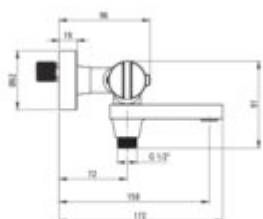

THERM

Bath mixer, thermostatic

Product code: BCH_A1BT

EAN: 5907650873310

Color: bianco

Warranty [years]: 7

Mixer

Finish	bianco
Material	brass
Mixer type	two-handle, thermostatic
Installation method	wall-mounted
Flow class [l/min]	A <= 15 (9.1 - 15)
Acoustic group [dB]	II (20 < x <= 30)
Check valves	yes

Mixer cartridge

Temperature lock	yes
------------------	-----

Spout

Spout type	foldable
Mixer spout range [mm]	158

Function switch

Switch type	spout integrated
-------------	------------------

Aerator

Aerator type	laminar, swivel
Aerator size	M24

Features:

- Thermostatic cartridge for precise water temperature setting
- The mixer body is made of the highest quality brass
- Only the best materials, the quality of which has been confirmed by laboratory tests
- 38°C temperature lock
- Ergonomic knobs
- Top grade brass
- Innovative and easy-to-maintain coating - bianco
- Combination of functionality and aesthetics
- A movable spout that is also a function switch
- Movable silicone aerator
- Reinforced check valves compensate for pressure surges
- Cleaning agent for fixtures in all colors available