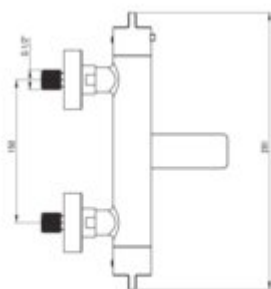

THERM

Bath mixer, thermostatic

Product code: BCH_A1BT

EAN: 5907650873310

Color: bianco

Warranty [years]: 7

Mixer

Finish	bianco
Material	brass
Mixer type	two-handle, thermostatic
Installation method	wall-mounted
Flow class [l/min]	A <= 15 (9.1 - 15)
Acoustic group [dB]	II (20 < x <= 30)
Check valves	yes

Mixer cartridge

Temperature lock	yes
------------------	-----

Spout

Spout type	foldable
Mixer spout range [mm]	158

Function switch

Switch type	spout integrated
-------------	------------------

Aerator

Aerator type	laminar, swivel
Aerator size	M24

Features:

- Thermostatic cartridge for precise water temperature setting
- The mixer body is made of the highest quality brass
- Only the best materials, the quality of which has been confirmed by laboratory tests
- 38°C temperature lock
- Ergonomic knobs
- Top grade brass
- Innovative and easy-to-maintain coating - bianco
- Combination of functionality and aesthetics
- A movable spout that is also a function switch
- Movable silicone aerator
- Reinforced check valves compensate for pressure surges
- Cleaning agent for fixtures in all colors available