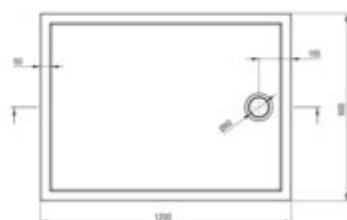

PRIZMA

Acrylic shower tray, rectangular

Product code: KTJ_083B

EAN: 5907650872351

Color: white

Warranty [years]: 2

Finish	white
Material	acrylic
Shape	rectangular
Width [mm]	900
Length [mm]	1200
Height [mm]	45
Installation method	directly on the spout, on the floor level, on the construction material support
Drain diameter	90

Features:

- Durable acrylic material that maintains its shine and color
- Only the best materials, the quality of which has been confirmed by laboratory tests
- For installation at floor level, directly on the screed or supported by construction mater
- Note! The NHC_029C and NHC_029D siphons are compatible with the shower tray.