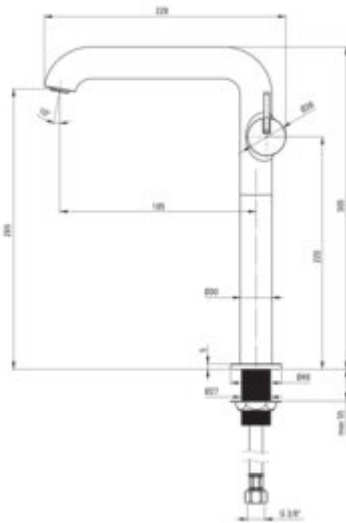

## Washbasin tap, tall

Product code: BQS\_N24K

EAN: 5907650818205

Color: nero

Warranty [years]: 7

### Mixer cartridge

Ceramic cartridge size	25 mm
------------------------	-------

### Spout

Spout type	still
Mixer spout range [mm]	185
Material	brass

### Connecting hose

Length [mm]	450
Installation thread	3/8"
Connection thread	M10