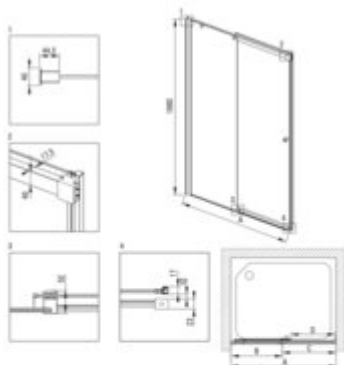

Product code: KTSPN11P
EAN: 5907650820666
Color: nero
Warranty [years]: 5

Shower door

Finish	nero
Width [mm]	1100
Height [mm]	2000
Glass finish	transparent
Glass thickness [mm]	6
Active cover installation	yes
Masking of assembly elements	to be completed with KTS walk-in
Profiles levelling the curvature of the walls	yes
Holders	yes
Tempered glass TOTAL WHITE	with safety
Reversible doors	yes
Silent closing	yes
Installation without shower tray possible	yes
Lifting hinges	yes
Hinges flush with the glass	no
possibility to cut the upper guide and threshold strip	yes
Showe cabin	
Side dimension [mm]	1110

Features:

- Hydrophobic Active-Cover coating that makes it easier for water to run off the glass
- Covering of assembly elements
- TOTALWHITE transparent glass
- Profiles leveling the curvature of the walls
- Safe and durable tempered glass
- Dedicated cleaning agent, safe for cleaned surfaces
- Dedicated to Active Cover surfaces
- Reversible door that allows the cabin to be mounted on the right or left side
- The profile system makes it possible to reduce the curvature of the walls
- Only the best materials, the quality of which has been confirmed by laboratory tests
- Precise door closing through lifting hinges
- Resistance to impacts, chemicals and stains in accordance with PN-EN 14428+A1:2008 norm, c
- The shower enclosure can be installed directly on tiles or on Correo (KQR) granite shower trays as well as Kerria Plus (KTS) and Silia (KSKA) acrylic shower trays.