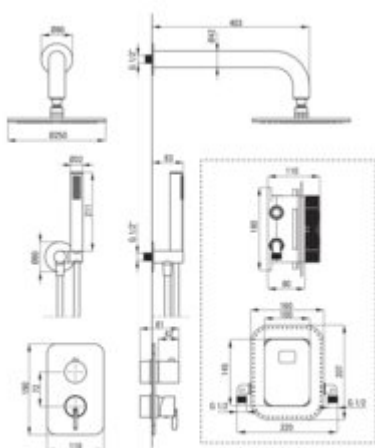

SILIA  
Concealed shower set, with mixer  
BOX

Product code: BXYRQSM  
EAN: 5907650850854  
Color: brushed gold  
Warranty [years]: 7

**Mixer (BXY\_RQSM)**

Mixer type	Concealed BOX
Installation method	concealed

**Mixer (BXY\_X44M)**

Mixer type	Concealed BOX, mixer
Installation method	concealed
Flow class [l/min]	B ≤ 25.2 (19.9 - 25.2)
Acoustic group [dB]	I (x ≤ 20)

**Spout**

Spout type	still
Range of shower/ bath spout [mm]	382

**Shower overhead**

Shape	round
Material	brass
Diameter [mm]	250
Anti-calc	yes
Number of functions	1
Stream type	rain

**Hand shower**

Number of functions	1
Anti-calc	yes
Stream type	rain
Additional features	cool-out

**Hose**

Length [mm]	1500
Braid material	PVC
Anti-twist	1

**Angled hose connector**

Finish	brushed gold
Connection type	for the hose with hand shower holder
Shape	round
Material	brass
Connection thread	yes
Concealed mounting	yes