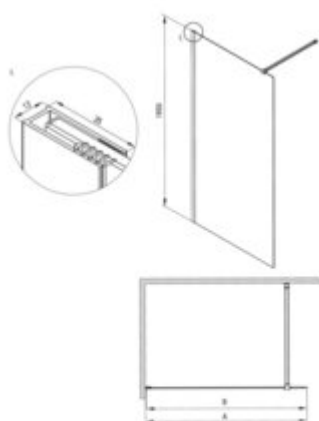

PRIZMA
Shower wall, walk-in

Product code: KTJ_038P

EAN: 5907650839330

Color: chrome

Warranty [years]: 5

Model	Size	A (mm)	B (mm)
KT.J.038P	900x1950	800	1950
KT.J.038P	800x1950	780	1950
KT.J.038P	800x1950	800	1950
KT.J.038P	1050x1950	800	1950
KT.J.038P	1150x1950	800	1950
KT.J.038P	1250x1950	800	1950

Shower door

rails adjustable stiffening the cabin

Showe cabin

Finish	chrome
Width [mm]	800
Height [mm]	1950
Glass finish	transparent
Glass thickness [mm]	6
Active cover	yes
Side dimension [mm]	780
Tempered glass TOTAL WHITE	no
Reversible doors	yes
Installation without shower tray	yes possible

Features:

- Only the best materials, the quality of which has been confirmed by laboratory tests
- Hydrophobic Active-Cover coating that makes it easier for water to run off the glass
- Possibility to install the cabin without a shower tray, directly on the tiles
- Safe and durable tempered glass
- Dedicated to Active Cover surfaces
- Resistance to impacts, chemicals and stains in accordance with PN-EN 14428+A1:2008 norm, c
- Reversible door that allows the cabin to be mounted on the right or left side
- Dedicated cleaning agent, safe for cleaned surfaces
- Free combination of elements