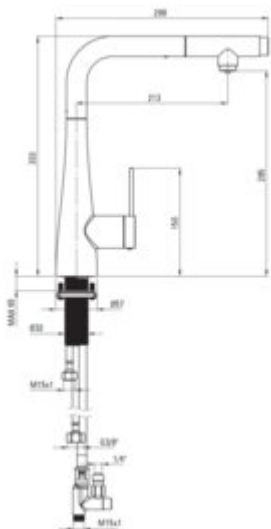

ERIDAN

Kitchen tap, with water filtration kit

Product code: BREFR75M

EAN: 5907650895794

Color: brushed gold

Warranty [years]: 7

 deante

Mixer

Finish	brushed gold
Material	steel 304
Mixer type	single-handle, mixer, for the water filter connection
Installation method	standing
Total mixer height [mm]	333
Flow class [l/min]	Z - 4-9 l/min
Acoustic group [dB]	I (x ≤ 20)

Mixer cartridge

Ceramic cartridge size	35 mm
------------------------	-------

Spout

Spout type	pull-out
Material	stainless steel

Aerator

Aerator type	honeycomb
Aerator size	M24

Connecting hose

Length [mm]	600
Installation thread	3/8"

Features:

- Deante Design Studio Collection
- Z flow class (4-9 l/min) allowing for water consumption reduction
- The mixer with functional pull-out spout
- The mixer is equipped with a stream aerator
- The tap can be mounted even very close to the wall
- Pull-out spout for filtered water
- The mounting sleeve facilitates the installation of the mixer
- Only the best materials, the quality of which has been confirmed by laboratory tests
- Cleaning agent for fixtures in all colors available
- Innovative and easy to maintain brushed gold coating
- Coating applied using the PVD method
- Triple water filtration
- Water flow monitoring