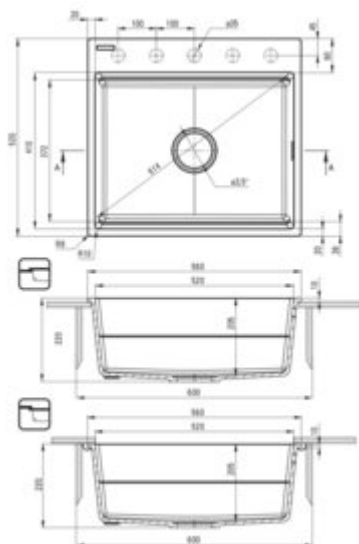

MAGNETIC

Magnetic granite sink, 1-bowl

Product code: ZRM_G10A

EAN: 5907650865414

Color: metallic graphite

Warranty [years]: 18

Sink

Finish	metallic graphite
Surface type	matte
Material	granite
Installation method	inset, undermount, flush
Number of bowls	1
Minimum cabinet width [mm]	600
Width [mm]	520
Length [mm]	560
Height [mm]	220
Bowl depth [mm]	205
Cut-out Length [mm]	540
Cut-out Width [mm]	500
Cut-out Length [mm]	520
Cut-out Width [mm]	410
Equipped with accessories	yes
Drain diameter	3.5"
Number of pre-drilled holes	5