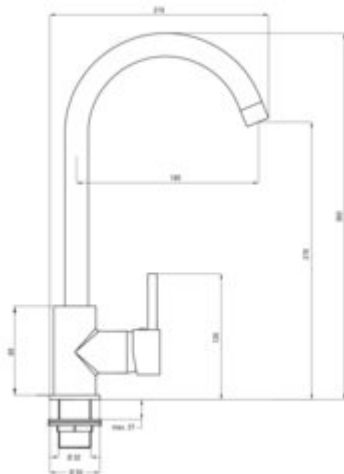

### Mixer

Finish	chrome
Material	brass
Mixer type	single-handle, mixer
Installation method	standing
Total mixer height [mm]	360
Flow class [l/min]	A <= 15 (9.1 - 15)
Acoustic group [dB]	II (20 < x <= 30)

### Mixer cartridge

Ceramic cartridge size	35 mm
------------------------	-------

### Spout

Spout type	swivel
Mixer spout range [mm]	180
Material	stainless steel

### Connecting hose

Length [mm]	350
Installation thread	3/8"
Connection thread	M10