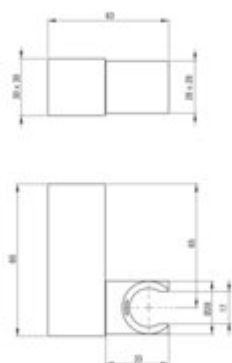

SQUARE

Wall bracket, for hand shower

Product code: ANS_N21U

EAN: 5908212080481

Color: nero

Warranty [years]: 2

Finish	black
Shape	square
Material	brass
installation	wall-mounted
Hand shower angle adjustment	yes