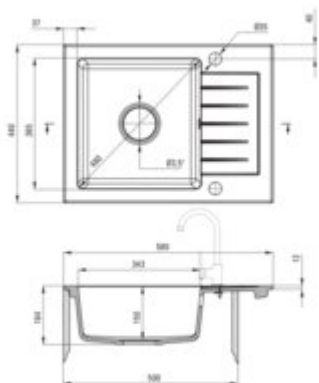

Product code: ZQZ_211A

EAN: 5908212008591

Color: graphite

Warranty [years]: 18

Sink

Finish	graphite
Surface type	matte
Material	granite
Installation method	inset
Number of bowls	1
Minimum cabinet width [mm]	500
Width [mm]	440
Length [mm]	580
Height [mm]	164
Bowl depth [mm]	150
Cut-out Length [mm]	560
Cut-out Width [mm]	420
Reversible	yes
Equipped with accessories	yes
Drain diameter	3.5"
Number of holes	2

Sink waste kit

Finish	steel
Plug type	automatic
Low siphon/ Space saver	yes
possibility to connect a dishwasher/ washing machine	yes

Features:

- Properties of Deante granite: resistance to impact, high temperature, discoloration, therm
- Longest, 18 years warranty
- The sink is equipped with fittings with a connection to the dishwasher
- Accessories with automatic shut-off of the drain
- Hydrophobic properties repel water molecules
- Reversible sink - possibility to install the bowl on the left or the right side
- Dedicated cleaning agent, safe for cleaned surfaces
- Space-saving siphon which facilitates e.g. sorting waste
- The finish enriched with silver ions adds antiseptic properties