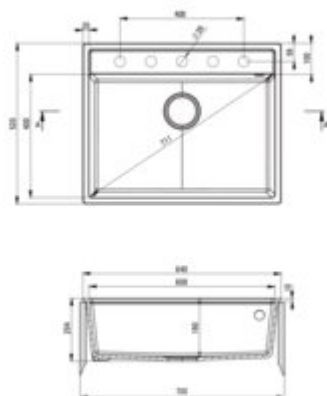

ADEL
Granite sink, 1-bowl

Product code: ZLM_T103

EAN: 5907650833611

Color: anthracite metallic

Warranty [years]: 18

Sink

Finish	anthracite metallic
Surface type	matte
Material	granite
Installation method	inset
Number of bowls	1
Minimum cabinet width [mm]	700
Width [mm]	520
Length [mm]	640
Height [mm]	204
Bowl depth [mm]	190
Cut-out Length [mm]	620
Cut-out Width [mm]	500
Equipped with accessories	yes
Drain diameter	3.5"
Number of pre-drilled holes	5

Sink waste kit

Finish	steel
Plug type	automatic
Low siphon/ Space saver	yes
possibility to connect a dishwasher/ washing machine	yes