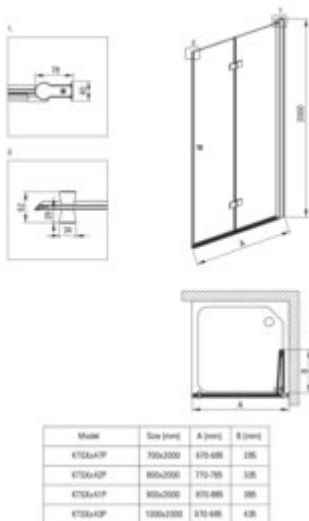

KERRIA PLUS

Shower doors, Kerria Plus system

Product code: KTSX042P

EAN: 5908212087381

Color: chrome

Warranty [years]: 5

Shower door

Finish	chrome
Width [mm]	800
Height [mm]	2000
Glass finish	transparent
Glass thickness [mm]	6
Active cover	yes
installation	to be completed with KTS doors , to be completed with KTS walk-in
Side dimension [mm]	785
Adjustment range from [mm]	-10
Masking of assembly elements	yes
Profiles levelling the curvature of the walls	yes
Holders	with safety
Tempered glass TOTAL WHITE	yes
Reversible doors	yes
Silent closing	yes
Installation without shower tray	yes
possible	
Lifting hinges	yes
Hinges flush with the glass	yes

Showe cabin

Side dimension [mm]	785
---------------------	-----

Features:

- Important! For recessed installation, be sure to buy the appropriate KTS_NOOX or KTS_000X
- Only the best materials, the quality of which has been confirmed by laboratory tests
- Safe and durable tempered glass
- Reversible door that allows the cabin to be mounted on the right or left side
- Possibility to install the cabin without a shower tray, directly on the tiles
- Hydrophobic Active-Cover coating that makes it easier for water to run off the glass
- Covering of assembly elements
- Precise door closing through lifting hinges
- Modern handles with glass protection
- TOTALWHITE transparent glass
- Profiles leveling the curvature of the walls
- Hinges in the plane of the glass
- Folding door handle included
- Dedicated cleaning agent, safe for cleaned surfaces
- Resistance to impacts, chemicals and stains in accordance with PN-EN 14428+A1:2008 norm, c
- Dedicated to Active Cover surfaces