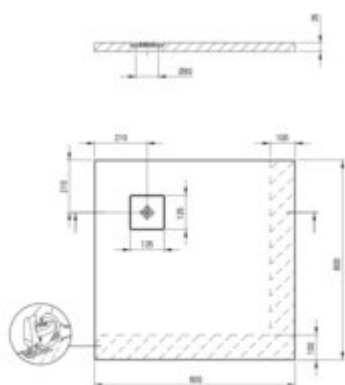

SILIA

Acrylic shower tray, square

Product code: KSKA00808B

EAN: 5907650893806

Color: white

Warranty [years]: 2

Finish	white
Material	acrylic
Shape	square
Width [mm]	800
Length [mm]	800
Height [mm]	35
Installation method	on the construction material support, directly on the spout, on the floor level
Drain diameter	90
Non-slip lugs	yes
possibility to cut to size	yes

Features:

- Deante Design Studio Collection
- Structured surface with anti-slip properties
- Durable acrylic material that maintains its shine and color
- Warning! The NHC_029D siphon fits this shower tray
- For installation at floor level, directly on the screed or supported by construction mater
- Only the best materials, the quality of which has been confirmed by laboratory tests
- SOLID PLUS technology: composite filling guaranteeing full stability, effective insulation
- Dedicated cleaning agent, safe for cleaned surfaces