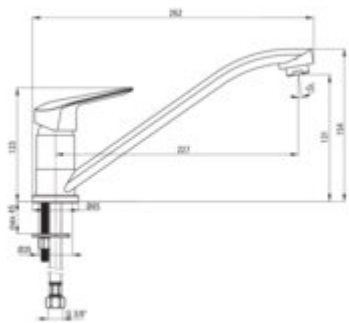

## Mixer

Finish	nero
Material	brass
Mixer type	single-handle, mixer
Installation method	standing
Total mixer height [mm]	154
Flow class [l/min]	S - 15.1-19.8 l/min
Acoustic group [dB]	II (20 < x <= 30)

## Mixer cartridge

Ceramic cartridge size	35 mm
------------------------	-------

## Spout

Spout type	swivel
Mixer spout range [mm]	227
Material	steel 304

## Connecting hose

Length [mm]	350
Installation thread	3/8"
Connection thread	M10