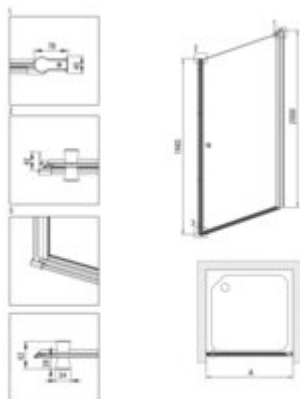

KERRIA PLUS

Shower doors

Product code: KTSW042P
EAN: 5907650819998
Color: chrome
Warranty [years]: 5

Model	Size (mm)	A (mm)	A + 40 (mm)	A + 40 (mm)	A + 40 (mm)
KTSW042P + KTS_0000	900x2000	475-000	520-000	520-000	520-000
KTSW042P + KTS_0001	900x2000	575-000	620-000	620-000	620-000
KTSW042P + KTS_0002	700x2000	475-000	520-000	520-000	520-000
KTSW042P + KTS_0003	900x2000	475-000	520-000	520-000	520-000
KTSW042P + KTS_0004	900x2000	475-000	520-000	520-000	520-000

Finish	chrome
Width [mm]	800
Height [mm]	2000
Glass finish	transparent
Glass thickness [mm]	6
Active cover	yes
installation	to be completed with KTS doors , to be completed with KTS walk-in
Side dimension [mm]	800
Masking of assembly elements	yes
Profiles levelling the curvature of the walls	yes
Holders	with safety
Tempered glass TOTAL WHITE	yes
Reversible doors	yes
Silent closing	yes
Installation without shower tray	yes possible
Lifting hinges	yes
Hinges flush with the glass	no

Features:

- Important! For recessed installation, be sure to buy the appropriate KTS_NOOX or KTS_000X
- Possibility to install the cabin without a shower tray, directly on the tiles
- Active Cover coating
- Profiles leveling the curvature of the walls
- Covering of assembly elements
- TOTALWHITE transparent glass
- Safe and durable tempered glass
- Dedicated cleaning agent, safe for cleaned surfaces
- Dedicated to Active Cover surfaces
- Reversible door that allows the cabin to be mounted on the right or left side
- The profile system makes it possible to reduce the curvature of the walls
- Hydrophobic Active-Cover coating that makes it easier for water to run off the glass
- Only the best materials, the quality of which has been confirmed by laboratory tests
- Resistance to impacts, chemicals and stains in accordance with PN-EN 14428+A1:2008 norm, c