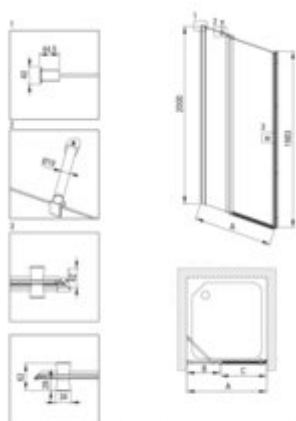

Features:

- Important! For recessed installation, be sure to buy the appropriate KTS_NOOX or KTS_000X
- Active Cover coating
- TOTALWHITE transparent glass
- Profiles leveling the curvature of the walls
- Covering of assembly elements
- Possibility to install the cabin without a shower tray, directly on the tiles
- Dedicated cleaning agent, safe for cleaned surfaces
- Dedicated to Active Cover surfaces
- Reversible door that allows the cabin to be mounted on the right or left side
- The profile system makes it possible to reduce the curvature of the walls
- Hydrophobic Active-Cover coating that makes it easier for water to run off the glass
- Safe and durable tempered glass
- Only the best materials, the quality of which has been confirmed by laboratory tests
- Resistance to impacts, chemicals and stains in accordance with PN-EN 14428+A1:2008 norm, c
- The railings give the structure rigidity