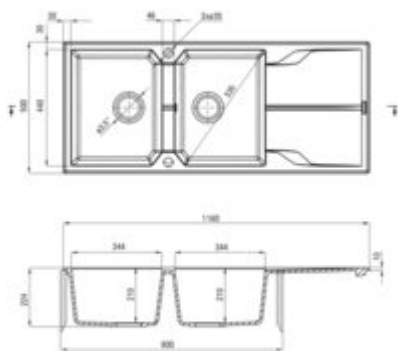

Product code: ZQN_G213

EAN: 5908212080375

Color: metallic graphite

Warranty [years]: 18

Sink

Finish	metallic graphite
Surface type	matte
Material	granite
Installation method	inset
Number of bowls	2
Minimum cabinet width [mm]	800
Width [mm]	500
Length [mm]	1160
Height [mm]	224
Bowl depth [mm]	210
2nd bowl depth [mm]	210
Cut-out Length [mm]	1140
Cut-out Width [mm]	480
Reversible	yes
Equipped with accessories	yes
Drain diameter	3.5"
Number of holes	2

Sink waste kit

Finish	nero
Plug type	automatic, manual
Low siphon/ Space saver	yes
possibility to connect a dishwasher/ washing machine	yes

Features:

- Properties of Deante granite: resistance to impact, high temperature, discoloration, therm
- Longest, 18 years warranty
- The sink is equipped with fittings with a connection to the dishwasher
- Accessories with automatic shut-off of the drain
- Hydrophobic properties repel water molecules
- Possibility to buy a sponge hook that fits perfectly with this model.
- Possibility to buy a cloth rail that fits perfectly with this model
- Reversible sink - possibility to install the bowl on the left or the right side
- Space-saving siphon which facilitates e.g. sorting waste
- The finish enriched with silver ions adds antiseptic properties
- Strainer uniformly dyed in mass
- Dedicated cleaning agent, safe for cleaned surfaces
- Possibility to purchase a drainer that perfectly fits this model