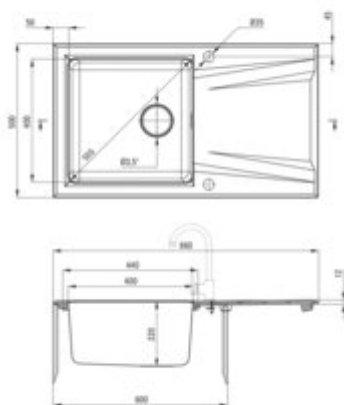

PRIME

Granite-steel sink, 1-bowl with drainer

Product code: ZSR_G113

EAN: 5908212058022

Color: metallic graphite, steel

Warranty [years]: 2

Sink

Finish	metallic graphite, steel
Surface type	matte, satin, brushed
Material	granite, steel 304
Installation method	inset
Number of bowls	1
Minimum cabinet width [mm]	600
Width [mm]	500
Length [mm]	860
Height [mm]	220
Bowl depth [mm]	220
Cut-out Length [mm]	840
Cut-out Width [mm]	480
Steel thickness [mm]	1
Reversible	yes
Equipped with accessories	yes
Drain diameter	3.5"
Number of holes	2

Sink waste kit

Finish	steel
Plug type	automatic
Low siphon/ Space saver	yes
Telescopic siphon	yes
possibility to connect a dishwasher/ washing machine	yes

Features:

- Properties of Deante granite: resistance to impact, high temperature, discoloration, therm
- High-strength stainless steel
- The sink is equipped with fittings with a connection to the dishwasher
- Accessories with automatic shut-off of the drain
- Natural antiseptic properties of steel
- The exceptionally spacious and deep bowl will even accommodate trays taken out of the oven
- An innovative combination of granite and steel
- Dedicated cleaning agent, safe for cleaned surfaces
- Space-saving siphon which facilitates e.g. sorting waste
- Hydrophobic properties repel water molecules
- The finish enriched with silver ions adds antiseptic properties
- Reversible steel sink - install with the bowl on the left or right side