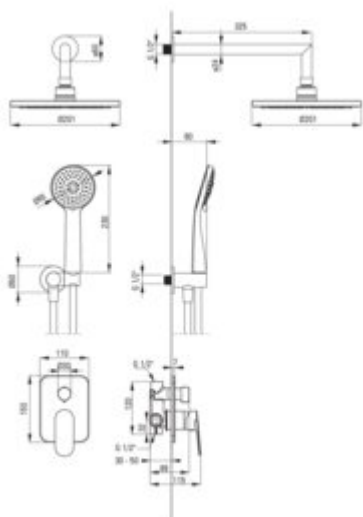

ALPINIA
Concealed shower set

Product code: NAC_N9ER

EAN: 5907650887034

Color: nero

Warranty [years]: 7

Mixer

Mixer type	single-handle, mixer
Installation method	concealed
Flow class [l/min]	S - 15.1-19.8 l/min
Acoustic group [dB]	II (20 < x <= 30)

Spout

Range of shower/ bath spout [mm]	384
----------------------------------	-----

Shower overhead

Shape	round
Material	ABS
Diameter [mm]	201
Anti-calc	yes
Number of functions	1
Stream type	rain

Hand shower

Number of functions	3
Anti-calc	yes
Stream type	rain, hydromassage, mixed

Hose

Length [mm]	1500
Braid material	PVC

Angled hose connector

Finish	nero
Connection type	for the hose with hand shower holder
Shape	round
Material	brass
Connection thread	yes
Concealed mounting	yes

Features:

- Light and subtle design
- Innovative, durable and easy to clean Nero coating
- Adjustable shower hand angle
- Anti-calc system facilitating the removal of limescale deposits
- 3-function hand shower
- Flush-mounted installation ensures the aesthetics of the bathroom
- The faucet includes a concealed element
- Cleaning agent for fixtures in all colors available
- Only the best materials, the quality of which has been confirmed by laboratory tests