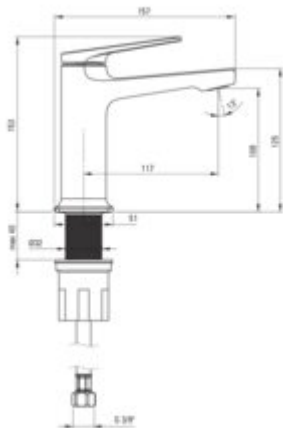

IVO Washbasin tap

Product code: BLI_020M

EAN: 5907650871187

Color: chrome

Warranty [years]: 5

Mixer

Finish	chrome
Material	brass
Mixer type	single-handle, mixer
Installation method	standing
Flow class [l/min]	A <= 15 (9.1 - 15)
Acoustic group [dB]	II (20 < x <= 30)

Mixer cartridge

Ceramic cartridge size	30 mm
------------------------	-------

Aerator

Aerator type	honeycomb
Aerator size	M24

Connecting hose

Length [mm]	450
Installation thread	3/8"
Connection thread	M10

Features:

- The mixer body is made of the highest quality brass
- Only the best materials, the quality of which has been confirmed by laboratory tests
- The mounting sleeve facilitates the installation of the mixer
- 45 cm connection hoses included
- Cleaning agent for fixtures in all colors available