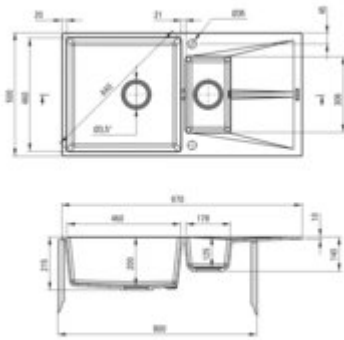

CORIO

Granite sink, 1.5-bowl with drainer

Product code: ZRC_7513

EAN: 5907650865759

Color: sand

Warranty [years]: 18

Sink

| | |
|-----------------------------|--------------|
| Finish | sand |
| Surface type | matte |
| Material | granite |
| Installation method | inset, flush |
| Number of bowls | 1.5 |
| Minimum cabinet width [mm] | 800 |
| Width [mm] | 500 |
| Length [mm] | 970 |
| Height [mm] | 215 |
| Cut-out Length [mm] | 950 |
| Cut-out Width [mm] | 480 |
| Reversible | yes |
| Equipped with accessories | yes |
| Drain diameter | 3.5" |
| Number of holes | 2 |
| Number of pre-drilled holes | 2 |

Sink waste kit

| | |
|--|-------------------|
| Finish | steel |
| Plug type | automatic, manual |
| Low siphon/ Space saver | yes |
| possibility to connect a dishwasher/ washing machine | yes |

Features: