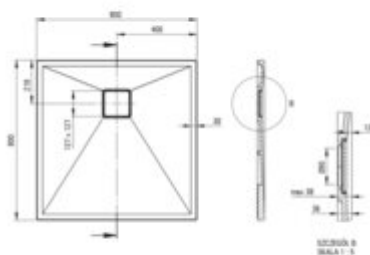

CORREO

Granite shower tray, square

Product code: KQR_A42B

EAN: 5907650835684

Color: alabaster

Warranty [years]: 10

Finish	white
Material	granite
Shape	square
Width [mm]	800
Length [mm]	800
Height [mm]	36
Installation method	directly on the spout, on the construction material support, on the floor level
Drain diameter	90
possibility to cut to size	yes
Hydrophobicity	yes

Features:

- Properties of Deante granite: resistance to impact, high temperature, discoloration, therm
- Hydrophobic properties repel water molecules
- For installation at floor level, directly on the screed or supported by construction mater
- Possibility of cutting the granite shower tray
- Warning! The NHC_029C siphon fits this shower tray
- Warning! The NHC_029D siphon fits this shower tray
- Dedicated cleaning agent, safe for cleaned surfaces
- Only the best materials, the quality of which has been confirmed by laboratory tests
- Anti-slip properties of granite shower trays
- The finish enriched with silver ions adds antiseptic properties