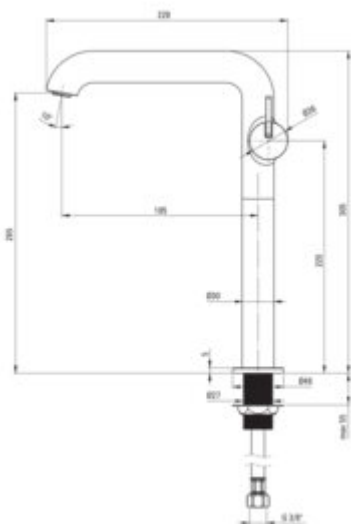

## Washbasin tap, tall

Product code: BQS\_D24K

EAN: 5907650818212

Color: titanium

Warranty [years]: 7

### Mixer

Finish	titanium
Material	brass
Mixer type	single-handle, mixer
Installation method	standing
Total mixer height [mm]	305
Flow class [l/min]	Z - 4-9 l/min
Acoustic group [dB]	I (x <= 20)

### Mixer cartridge

Ceramic cartridge size	25 mm
------------------------	-------

### Connecting hose

Length [mm]	450
Installation thread	3/8"
Connection thread	M10