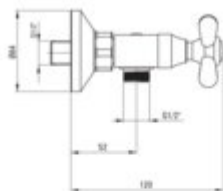

SYMETRIO

Shower mixer, wall-mounted

Product code: BOS_041D

EAN: 5908212087749

Color: chrome

Warranty [years]: 5

Mixer

Finish	chrome
Material	brass
Mixer type	two-handle, mixer
Installation method	wall-mounted
Total mixer height [mm]	120
Flow class [l/min]	S - 15.1-19.8 l/min
Acoustic group [dB]	II (20 < x <= 30)

Mixer cartridge

Ceramic cartridge size	1/2"
------------------------	------

Hose

Length [mm]	1500
-------------	------

Hand shower

Number of functions	1
---------------------	---

Features:

- Cleaning agent for fixtures in all colors available