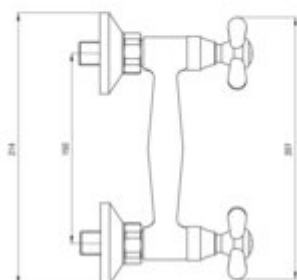

SYMETRIO

Shower mixer, wall-mounted

Product code: BOS_041D

EAN: 5908212087749

Color: chrome

Warranty [years]: 5

Mixer

Finish	chrome
Material	brass
Mixer type	two-handle, mixer
Installation method	wall-mounted
Total mixer height [mm]	120
Flow class [l/min]	S - 15.1-19.8 l/min
Acoustic group [dB]	II (20 < x <= 30)

Mixer cartridge

Ceramic cartridge size	1/2"
------------------------	------

Hose

Length [mm]	1500
-------------	------

Hand shower

Number of functions	1
---------------------	---

Features:

- Cleaning agent for fixtures in all colors available