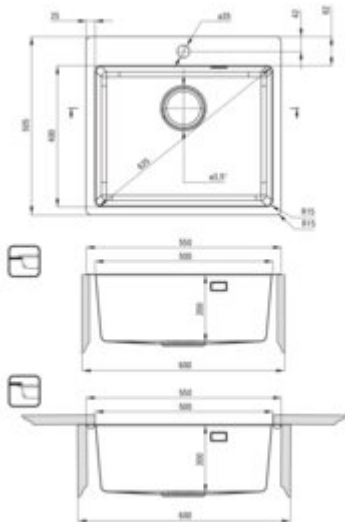

### Sink

Finish	brushed gold
Surface type	brushed
Material	stainless steel
Installation method	flush, inset, undermount
Number of bowls	1
Minimum cabinet width [mm]	600
Width [mm]	505
Length [mm]	550
Height [mm]	200
Bowl depth [mm]	200
Cut-out Length [mm]	530
Cut-out Width [mm]	485
Cut-out Length [mm]	500
Cut-out Width [mm]	400
Steel thickness [mm]	1
Equipped with accessories	yes
Drain diameter	3.5"
Number of holes	1