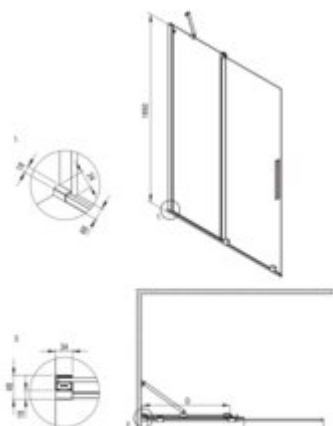

PRIZMA
Shower cabin, square

Product code: KPNAP09P09

EAN: 5907650884125

Color: bianco

Warranty [years]: 5

Model	Type	A (mm)	B (mm)	C (mm)	D (mm)
WTJ K388	800x1950	790-800	310	420	370
WTJ K388	900x1950	880-900	360	470	420
WTJ K326	1200x1950	1180-1200	410	520	470
WTJ K326	1200x1950	1180-1200	510	620	570
WTJ K348	1400x1950	1380-1400	510	720	670

Showe cabin

Finish	bianco
Width [mm]	900
Height [mm]	1950
Glass finish	transparent
Glass thickness [mm]	6
Active cover	yes
Side dimension [mm]	900
Railings	short to perpendicular wall/long to parallel wall
Tempered glass TOTAL WHITE	no
Reversible doors	yes
Installation without shower tray	yes possible
Possibility to install a railing to a perpendicular wall	yes

Features:

- Hydrophobic Active-Cover coating that makes it easier for water to run off the glass
- Possibility to install the cabin without a shower tray, directly on the tiles
- Possibility of mounting the cabin directly on tiles or on Correo granite (KQR) and Kerria Plus acrylic (KTS) shower trays
- Safe and durable tempered glass
- Resistance to impacts, chemicals and stains in accordance with PN-EN 14428+A1:2008 norm, c
- The railings give the structure rigidity
- Only the best materials, the quality of which has been confirmed by laboratory tests
- Dedicated to Active Cover surfaces
- Innovative and easy-to-maintain coating - bianco
- Dedicated cleaning agent, safe for cleaned surfaces