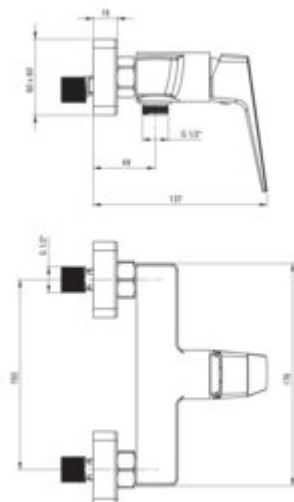

BLUR

Shower mixer, wall-mounted

Product code: BQL_D40M

EAN: 5907650870029

Color: titanium

Warranty [years]: 7

Mixer

Finish	titanium
Material	brass
Mixer type	single-handle, mixer
Installation method	wall-mounted
Total mixer height [mm]	138
Flow class [l/min]	A <= 15 (9.1 - 15)
Acoustic group [dB]	II (20 < x <= 30)

Mixer cartridge

Ceramic cartridge size	25 mm
------------------------	-------

Features:

- Innovative, durable and easy to clean Titanium coating
- Only the best materials, the quality of which has been confirmed by laboratory tests
- The mixer body is made of the highest quality brass
- Cleaning agent for fixtures in all colors available