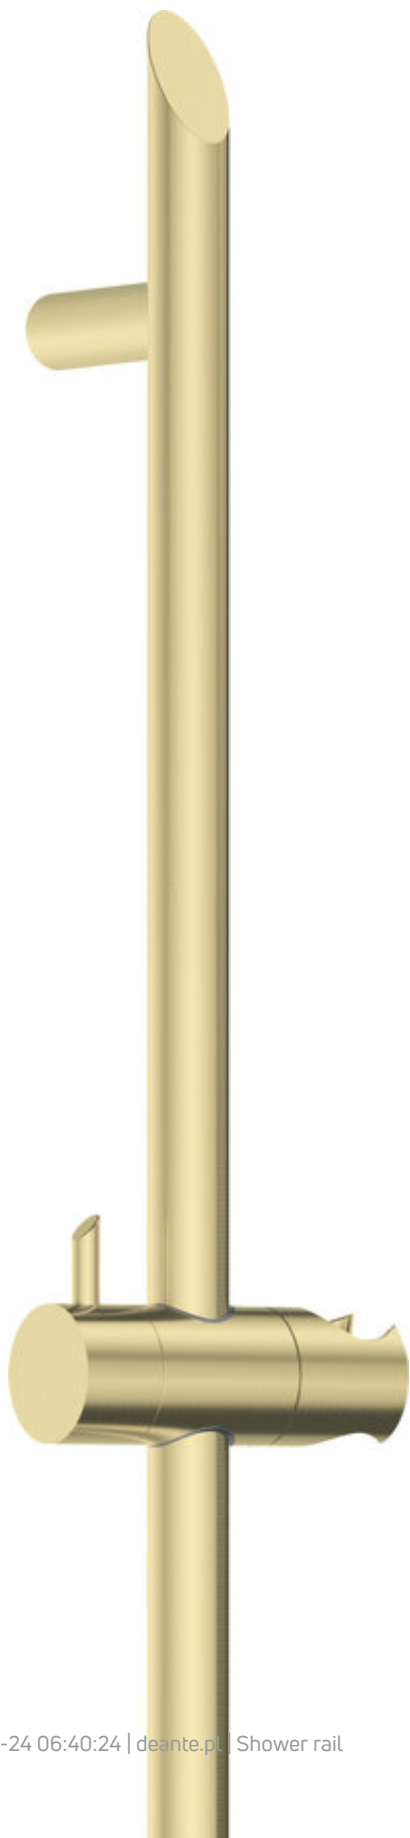

SILIA

Shower rail

Product code: NQS_R51D

EAN: 5907650859901

Color: brushed gold

Warranty [years]: 5

Finish	brushed gold
--------	--------------

Material	brass
----------	-------

Total length [mm]	800
-------------------	-----

Shape	round
-------	-------

Concealed mounting	no
--------------------	----

Features:

- Deante Design Studio Collection
- Only the best materials, the quality of which has been confirmed by laboratory tests
- Noble form and timeless simplicity
- Innovative and easy to maintain brushed gold coating
- Adjustable shower hand angle
- Cleaning agent for fixtures in all colors available
- Coating applied using the PVD method