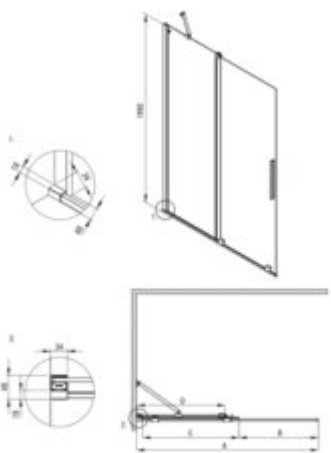

## Shower wall, walk-in

**Product code:** KTJ\_030R

**EAN:** 5907650816447

**Color:** chrome

**Warranty [years]:** 5

Model	Size	A (mm)	B (mm)	C (mm)	D (mm)
KTJ K30R	800x1950	790-800	210	405	270
KTJ K30R	900x1950	890-900	260	475	320
KTJ K30R	1000x1950	990-1000	310	545	370
KTJ K30R	1200x1950	1190-1200	310	620	370
KTJ K34R	1400x1950	1390-1400	310	720	370

Finish	chrome
Width [mm]	1000
Height [mm]	1950
Glass finish	transparent
Glass thickness [mm]	6
Active cover	yes
Side dimension [mm]	1000
Railings	short to perpendicular wall/long to parallel wall
Tempered glass TOTAL WHITE	no
Reversible doors	yes
Installation without shower tray possible	yes
Possibility to install a railing to a perpendicular wall	yes

### Features:

- Safe and durable tempered glass
- Possibility to install the cabin without a shower tray, directly on the tiles
- Hydrophobic Active-Cover coating that makes it easier for water to run off the glass
- Dedicated cleaning agent, safe for cleaned surfaces
- Only the best materials, the quality of which has been confirmed by laboratory tests
- Dedicated to Active Cover surfaces
- Reversible door that allows the cabin to be mounted on the right or left side
- Free combination of elements
- The railings give the structure rigidity
- Resistance to impacts, chemicals and stains in accordance with PN-EN 14428+A1:2008 norm, c
- Can be combined with a second sliding wall and the Prizma walk-in shower wall
- Possibility of mounting the cabin directly on tiles or on Correo granite (KQR) and Kerria Plus acrylic (KTS) shower trays
- The set includes two rails - short and long